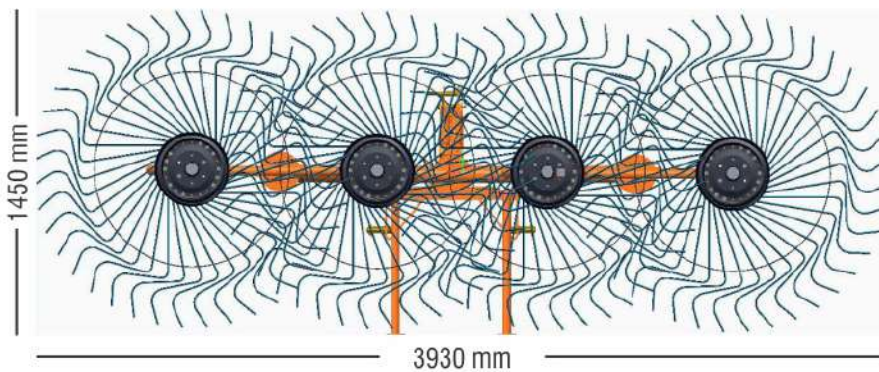

Hay Rake - Technical Specifications

Parameter	Description
Hitching system	Three Point Hitch Cat. 1
Tractor Power	25HP / 19Kw
Overall Dimensions (L x W x H)	2170 x 3930 x 1450 mm
Maximum working width (mm / inch)	2550 / 100.4
Working Speed	Up to 9 km / hr
Dia. of rake wheel (mm / inch)	1450 / 57.09
Weight	160 kg / 352 lbs
Total number of rake wheel	4
Number of tines per wheel	40
Teeth Dia. (mm / inch)	7 / 0.27
Tension method	Spring
Transport width (mm / inch)	2300 / 90.6
Transport Height (mm / inch)	3550 / 139.8

*The company reserves absolute rights to modify the specifications of machine and components therein without any prior notice.

Tirth Agro Technology Pvt. Ltd.

"SHAKTIMAN", Survey No.-108/1, Plot No. B, NH-27, Nr. Bharudi Toll Plaza, Bhunava (Village),
Taluka: Gondal, Dist.: Rajkot. State: Gujarat- INDIA, Pin – 360311
Phone: + 91 (2827) 661637 (30 Lines), + 91 (2827) 270537, Fax: + 91 (2827) 270457.
Email: info@shaktimanagro.com, Web: www.shaktimanagro.com, CIN: U72900GJ2000PTC 038435

Correspondence : Nr. Hotel Krishna Park, N.H. 27, Vavdi, Rajkot - 360 004, Gujarat, India.

World's Largest Manufacturer of Rotary Tiller