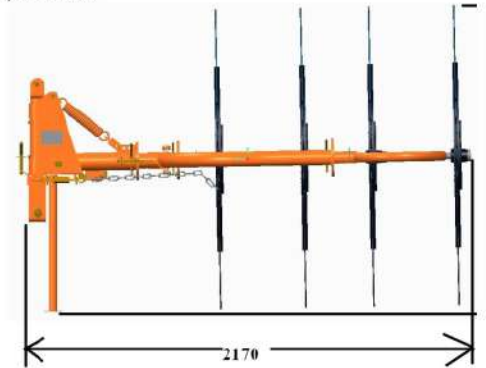

Hay Rake - Technical Specifications

Parameter	Description
Hitching system	Three Point Hitch Cat. 1
Tractor Power	25HP / 19Kw
Overall Dimensions (L x W x H)	2170 x 3930 x 1450 mm
Maximum working width (mm / inch)	2550 / 100.4
Working Speed	Up to 9 km / hr
Dia. of rake wheel (mm / inch)	1450 / 57.09
Weight	160 kg / 352 lbs
Total number of rake wheel	4
Number of tines per wheel	40
Teeth Dia. (mm / inch)	7 / 0.27
Tension method	Spring
Transport width (mm / inch)	2300 / 90.6
Transport Height (mm / inch)	3550 / 139.8

*The company reserves absolute rights to modify the specifications of machine and components therein without any prior notice.

Tirth Agro Technology Pvt. Ltd.

"SHAKTIMAN", Survey No.-108/1, Plot No. B, NH-27, Nr. Bharudi Toll Plaza, Bhunava (Village),
Taluka: Gondal, Dist.: Rajkot. State: Gujarat- INDIA, Pin – 360311
Phone: + 91 (2827) 661637 (30 Lines), + 91 (2827) 270537, Fax: + 91 (2827) 270457.
Email: info@shaktimanagro.com, Web: www.shaktimanagro.com, CIN: U72900GJ2000PTC 038435

Correspondence : Nr. Hotel Krishna Park, N.H. 27, Vavdi, Rajkot - 360 004, Gujarat, India.

World's Largest Manufacturer of Rotary Tiller